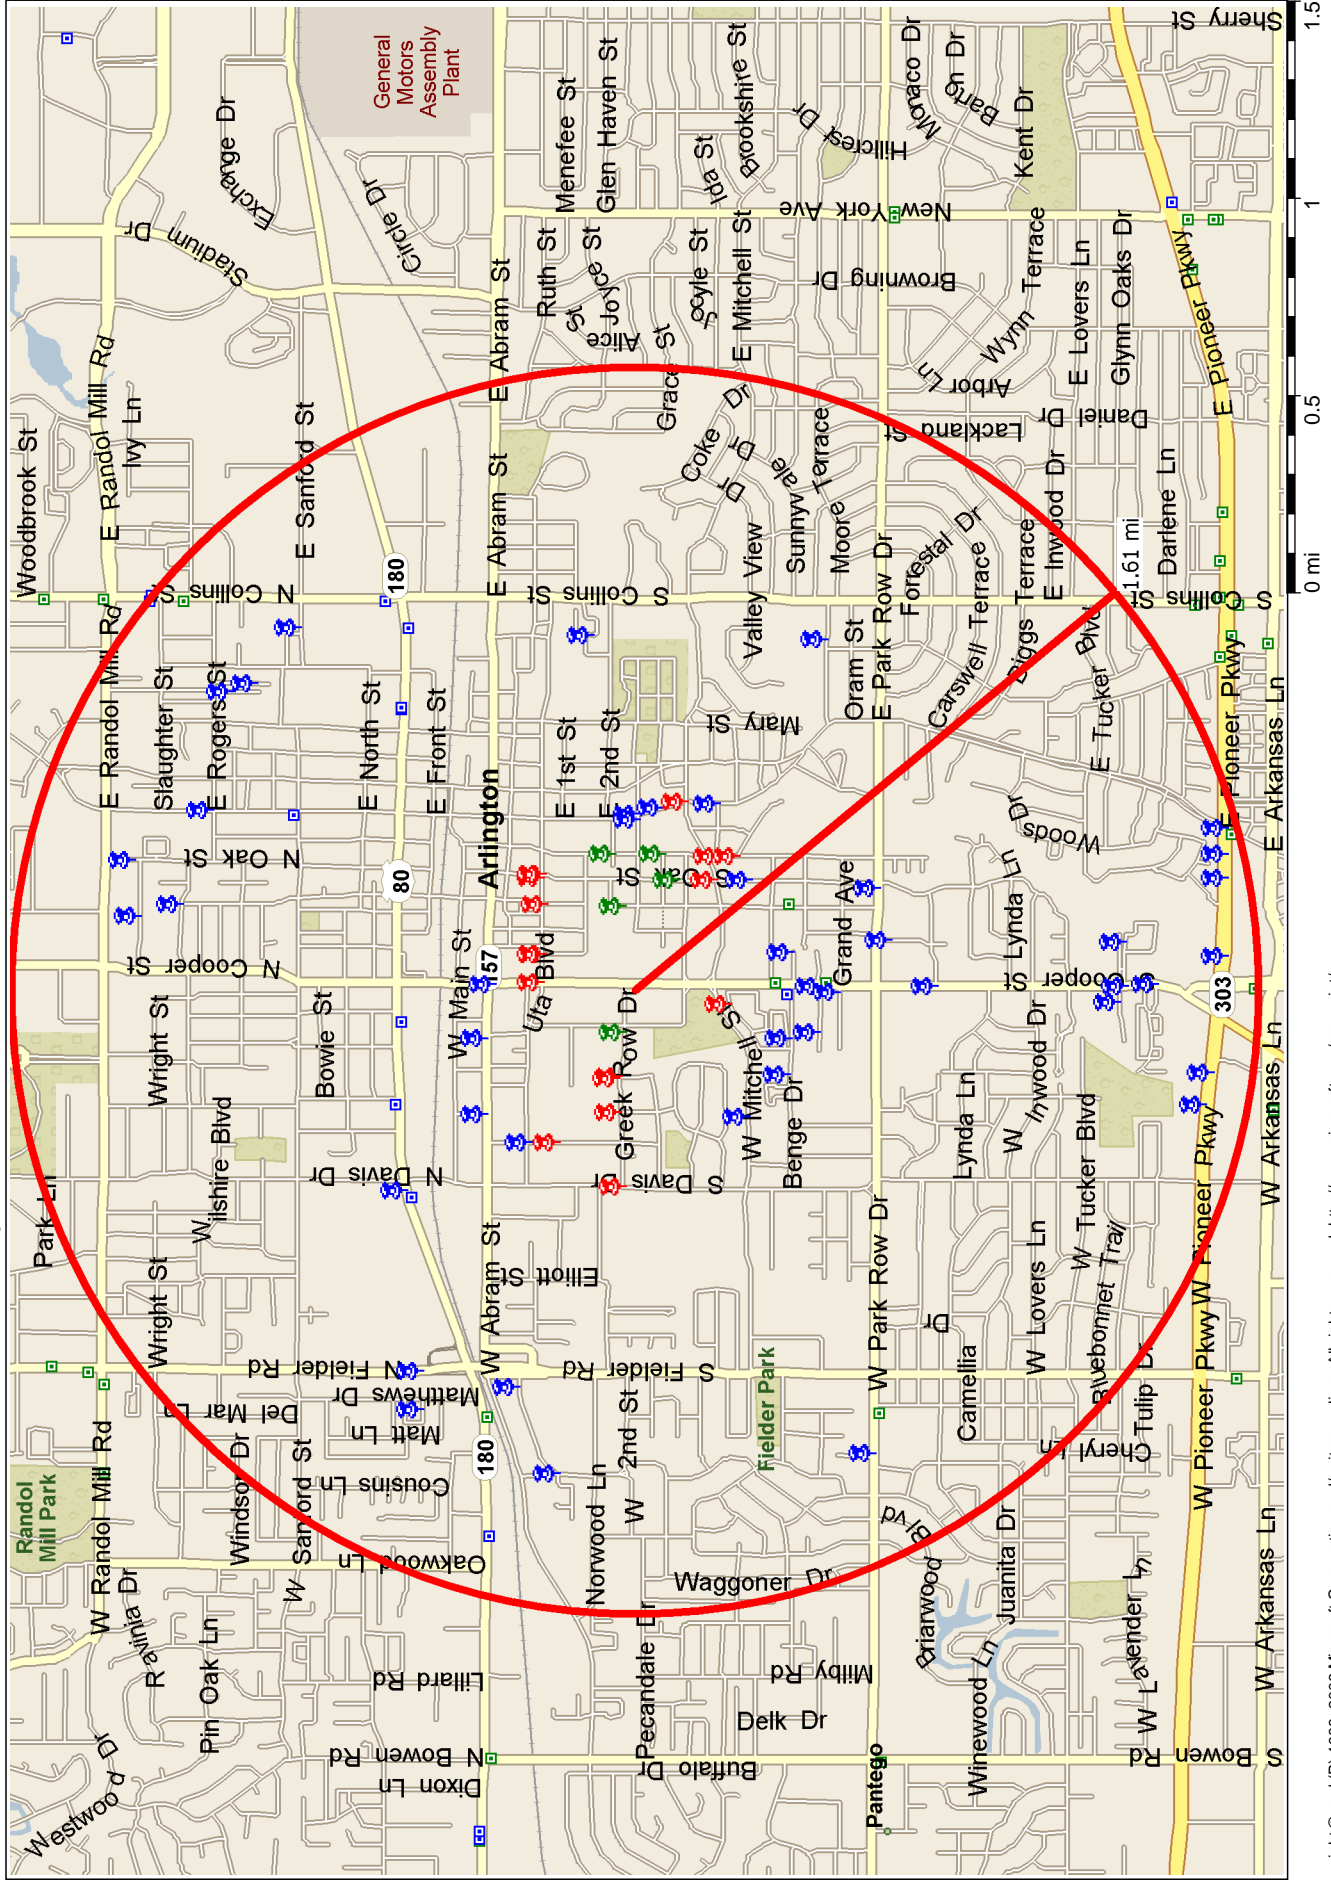

Apartments and Dorms Near UTA

Compiled by

www.utabighowdy.com

Apartments within 1.6 Miles from UTA

Copyright © and (P) 1988-2006 Microsoft Corporation and/or its suppliers. All rights reserved. <http://www.microsoft.com/mappoint/>
Portions © 1990-2005 InstallShield Software Corporation. All rights reserved. Certain mapping and direction data © 2005 NAVTEQ. All rights reserved. The Data for areas of Canada includes information taken with permission from Canadian authorities, including: © Her Majesty the Queen in Right of Canada, © NAVTEQ and NAVTEQ ON BOARD are trademarks of NAVTEQ. © 2005 Tele Atlas North America, Inc. All rights reserved. Tele Atlas and Tele Atlas North America are trademarks of Tele Atlas, Inc.